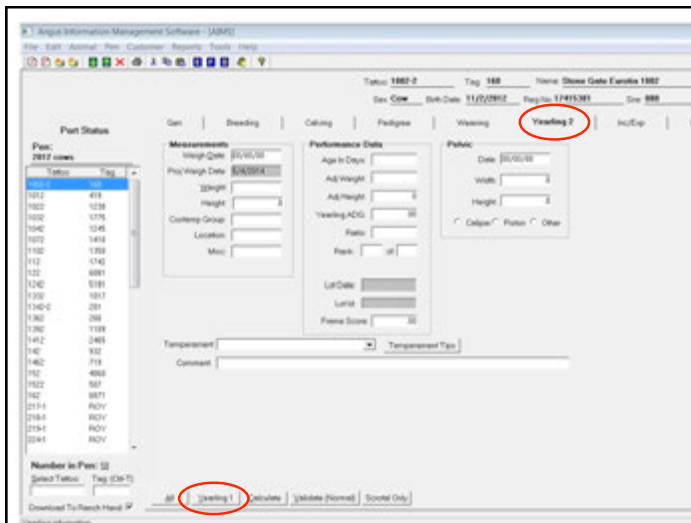

### Features

- Quick access to pedigree, performance and EPD information.
- Access animals by tattoo, tag, registration number, electronic ID, name or sire/dam ID.
- Simplified reporting of performance data, registrations, registrations & transfer OR transfer animals if you store certificates electronically at the Association.
- Extensive data validation to ensure accurate records before submitting to the Association which helps insure next day turn around.
- Display and print projected EPDs based on breeding or calving data.
- Calculate ratios, rankings and adjusted weights.
- Automatically determine most likely sire and calving date along with an area to keep preg check information.

### Features

- Track animal purchase and sale information along with complete customer information.
- Records carcass and ultrasound data.
- Maintain medical and income/expense records.
- Record ET information.
- Spreadsheet style screens improve speed of entering large amounts of data.
- Print worksheets for use in the pasture or barn.
- Over 50 standard reports that are included in the software.
- Custom reports for buyers, sale catalogs, herd evaluation and a variety of management tools.

#### Customer Manager

- The Customer Manager portion of AIMS includes over 35 fields to record complete address and phone numbers, spouse and children names, email and web site, herd size and member code, directions to their ranch, plus a lot more.
- It even has six user-defined fields to keep track of things like buyer type, a priority code or whether they should get a newsletter and catalog.
- If Sales Records have been kept in AIMS with a click of a button you can see a button you can see all animals a particular buyer has purchased.
- Reports are available to show which customers purchased which animals as well as mailing labels and a "contact sheet" for quick access to phone and address information.