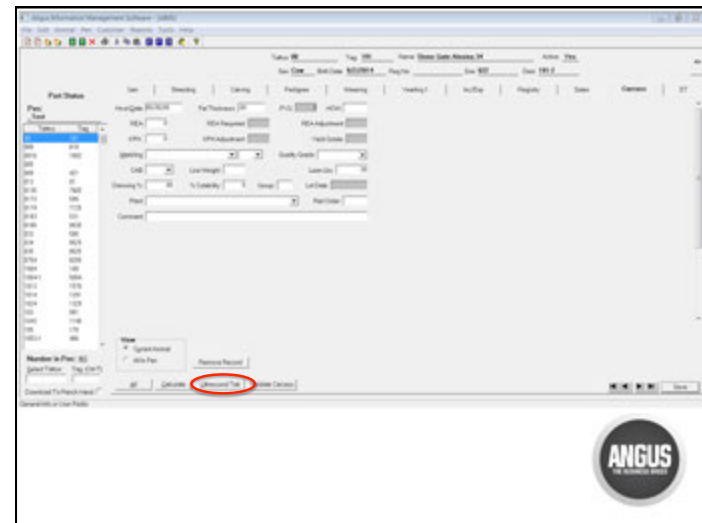

#### Customer Manager

- The Customer Manager portion of AIMS includes over 35 fields to record complete address and phone numbers, spouse and children names, email and web site, herd size and member code, directions to their ranch, plus a lot more.
- It even has six user-defined fields to keep track of things like buyer type, a priority code or whether they should get a newsletter and catalog.
- If Sales Records have been kept in AIMS with a click of a button you can see a button you can see all animals a particular buyer has purchased.
- Reports are available to show which customers purchased which animals as well as mailing labels and a "contact sheet" for quick access to phone and address information.