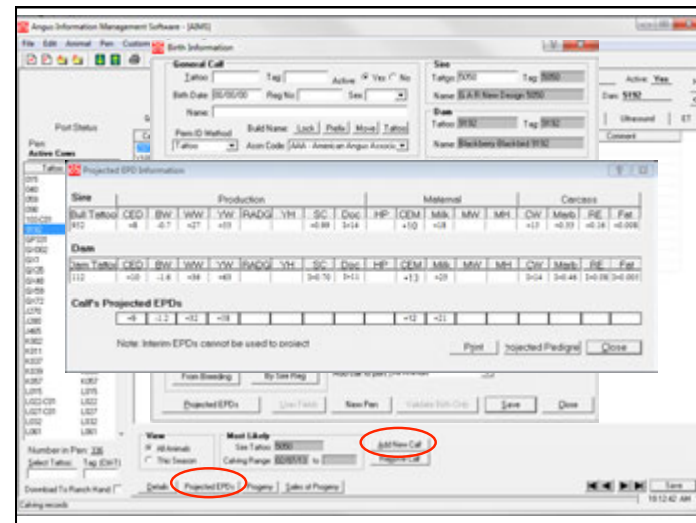

### Features

- Quick access to pedigree, performance and EPD information.
- Access animals by tattoo, tag, registration number, electronic ID, name or sire/dam ID.
- Simplified reporting of performance data, registrations, registrations & transfer OR transfer animals if you store certificates electronically at the Association.
- Extensive data validation to ensure accurate records before submitting to the Association which helps insure next day turn around.
- Display and print projected EPDs based on breeding or calving data.
- Calculate ratios, rankings and adjusted weights.
- Automatically determine most likely sire and calving date along with an area to keep preg check information.

### Features

- Track animal purchase and sale information along with complete customer information.
- Records carcass and ultrasound data.
- Maintain medical and income/expense records.
- Record ET information.
- Spreadsheet style screens improve speed of entering large amounts of data.
- Print worksheets for use in the pasture or barn.
- Over 50 standard reports that are included in the software.
- Custom reports for buyers, sale catalogs, herd evaluation and a variety of management tools.

#### Customer Manager

- The Customer Manager portion of AIMS includes over 35 fields to record complete address and phone numbers, spouse and children names, email and web site, herd size and member code, directions to their ranch, plus a lot more.
- It even has six user-defined fields to keep track of things like buyer type, a priority code or whether they should get a newsletter and catalog.
- If Sales Records have been kept in AIMS with a click of a button you can see a button you can see all animals a particular buyer has purchased.
- Reports are available to show which customers purchased which animals as well as mailing labels and a "contact sheet" for quick access to phone and address information.