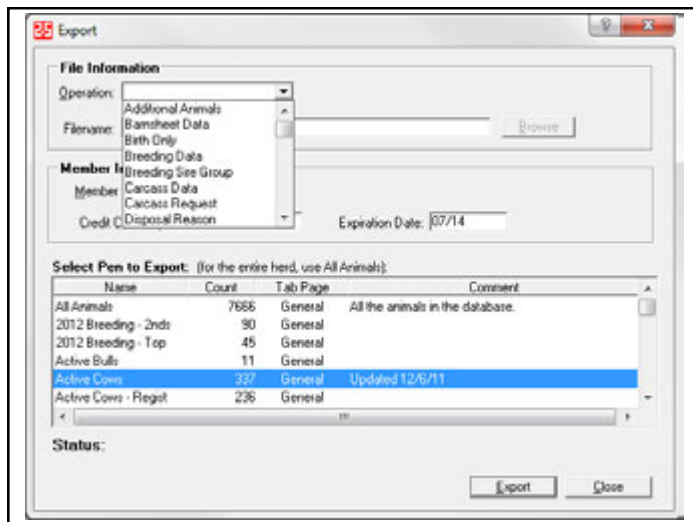

#### Customer Manager

- The Customer Manager portion of AIMS includes over 35 fields to record complete address and phone numbers, spouse and children names, email and web site, herd size and member code, directions to their ranch, plus a lot more.
- It even has six user-defined fields to keep track of things like buyer type, a priority code or whether they should get a newsletter and catalog.
- If Sales Records have been kept in AIMS with a click of a button you can see a button you can see all animals a particular buyer has purchased.
- Reports are available to show which customers purchased which animals as well as mailing labels and a "contact sheet" for quick access to phone and address information.