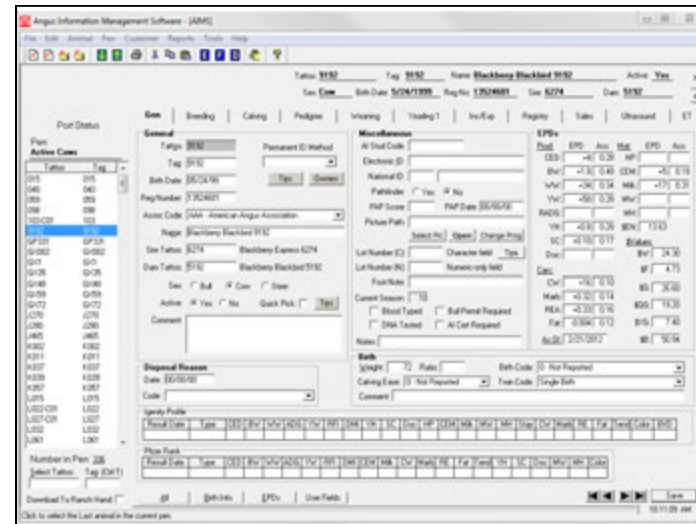

### Features

- Quick access to pedigree, performance and EPD information.
- Access animals by tattoo, tag, registration number, electronic ID, name or sire/dam ID.
- Simplified reporting of performance data, registrations, registrations & transfer OR transfer animals if you store certificates electronically at the Association.
- Extensive data validation to ensure accurate records before submitting to the Association which helps insure next day turn around.
- Display and print projected EPDs based on breeding or calving data.
- Calculate ratios, rankings and adjusted weights.
- Automatically determine most likely sire and calving date along with an area to keep preg check information.

### Features

- Track animal purchase and sale information along with complete customer information.
- Records carcass and ultrasound data.
- Maintain medical and income/expense records.
- Record ET information.
- Spreadsheet style screens improve speed of entering large amounts of data.
- Print worksheets for use in the pasture or barn.
- Over 50 standard reports that are included in the software.
- Custom reports for buyers, sale catalogs, herd evaluation and a variety of management tools.

#### Customer Manager

- The Customer Manager portion of AIMS includes over 35 fields to record complete address and phone numbers, spouse and children names, email and web site, herd size and member code, directions to their ranch, plus a lot more.
- It even has six user-defined fields to keep track of things like buyer type, a priority code or whether they should get a newsletter and catalog.
- If Sales Records have been kept in AIMS with a click of a button you can see a button you can see all animals a particular buyer has purchased.
- Reports are available to show which customers purchased which animals as well as mailing labels and a "contact sheet" for quick access to phone and address information.