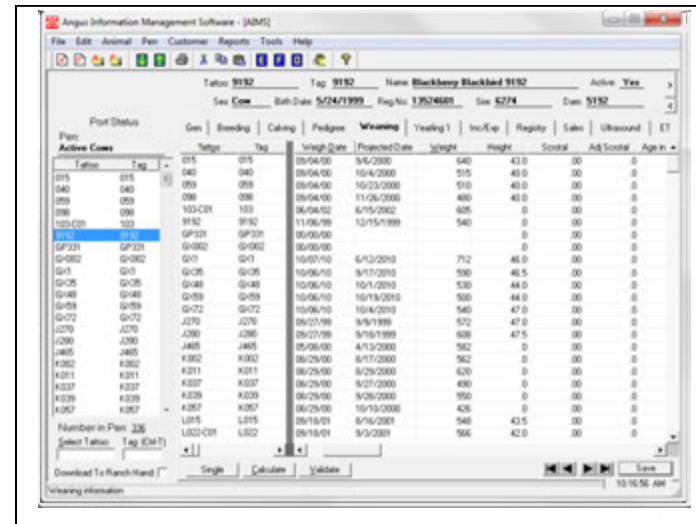

### Features

- Quick access to pedigree, performance and EPD information.
- Access animals by tattoo, tag, registration number, electronic ID, name or sire/dam ID.
- Simplified reporting of performance data, registrations, registrations & transfer OR transfer animals if you store certificates electronically at the Association.
- Extensive data validation to ensure accurate records before submitting to the Association which helps insure next day turn around.
- Display and print projected EPDs based on breeding or calving data.
- Calculate ratios, rankings and adjusted weights.
- Automatically determine most likely sire and calving date along with an area to keep preg check information.

### Features

- Track animal purchase and sale information along with complete customer information.
- Records carcass and ultrasound data.
- Maintain medical and income/expense records.
- Record ET information.
- Spreadsheet style screens improve speed of entering large amounts of data.
- Print worksheets for use in the pasture or barn.
- Over 50 standard reports that are included in the software.
- Custom reports for buyers, sale catalogs, herd evaluation and a variety of management tools.

#### Customer Manager

- The Customer Manager portion of AIMS includes over 35 fields to record complete address and phone numbers, spouse and children names, email and web site, herd size and member code, directions to their ranch, plus a lot more.
- It even has six user-defined fields to keep track of things like buyer type, a priority code or whether they should get a newsletter and catalog.
- If Sales Records have been kept in AIMS with a click of a button you can see a button you can see all animals a particular buyer has purchased.
- Reports are available to show which customers purchased which animals as well as mailing labels and a "contact sheet" for quick access to phone and address information.