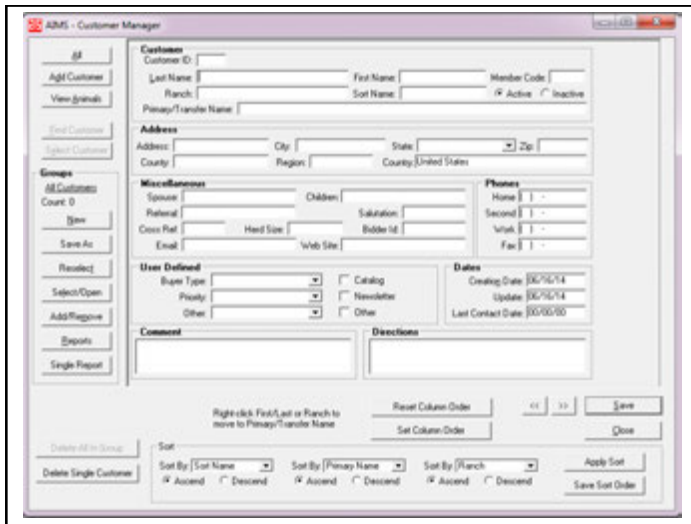

### Features

- Quick access to pedigree, performance and EPD information.
- Access animals by tattoo, tag, registration number, electronic ID, name or sire/dam ID.
- Simplified reporting of performance data, registrations, registrations & transfer OR transfer animals if you store certificates electronically at the Association.
- Extensive data validation to ensure accurate records before submitting to the Association which helps insure next day turn around.
- Display and print projected EPDs based on breeding or calving data.
- Calculate ratios, rankings and adjusted weights.
- Automatically determine most likely sire and calving date along with an area to keep preg check information.

### Features

- Track animal purchase and sale information along with complete customer information.
- Records carcass and ultrasound data.
- Maintain medical and income/expense records.
- Record ET information.
- Spreadsheet style screens improve speed of entering large amounts of data.
- Print worksheets for use in the pasture or barn.
- Over 50 standard reports that are included in the software.
- Custom reports for buyers, sale catalogs, herd evaluation and a variety of management tools.

#### Customer Manager

- The Customer Manager portion of AIMS includes over 35 fields to record complete address and phone numbers, spouse and children names, email and web site, herd size and member code, directions to their ranch, plus a lot more.
- It even has six user-defined fields to keep track of things like buyer type, a priority code or whether they should get a newsletter and catalog.
- If Sales Records have been kept in AIMS with a click of a button you can see a button you can see all animals a particular buyer has purchased.
- Reports are available to show which customers purchased which animals as well as mailing labels and a "contact sheet" for quick access to phone and address information.