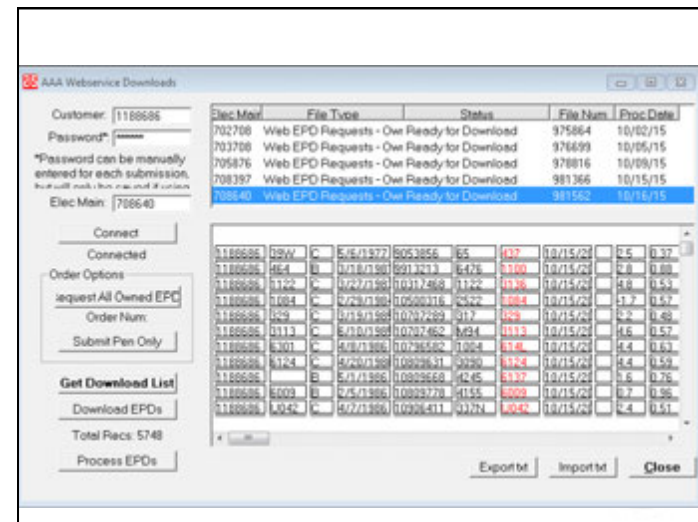

#### Customer Manager

- The Customer Manager portion of AIMS includes over 35 fields to record complete address and phone numbers, spouse and children names, email and web site, herd size and member code, directions to their ranch, plus a lot more.
- It even has six user-defined fields to keep track of things like buyer type, a priority code or whether they should get a newsletter and catalog.
- If Sales Records have been kept in AIMS with a click of a button you can see a button you can see all animals a particular buyer has purchased.
- Reports are available to show which customers purchased which animals as well as mailing labels and a "contact sheet" for quick access to phone and address information.