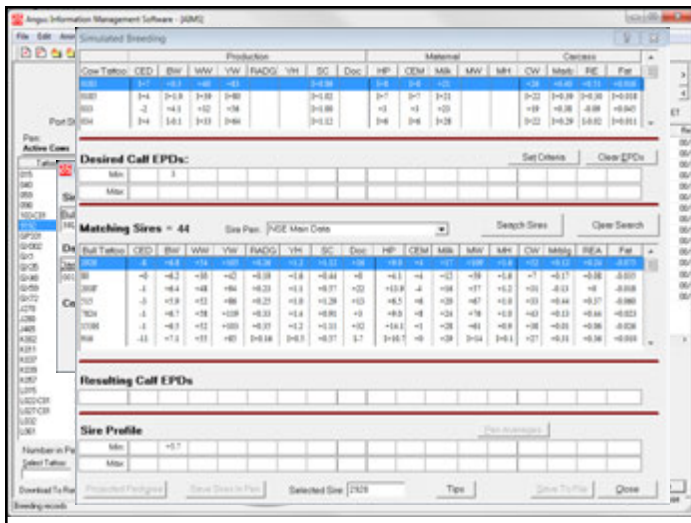

### Features

- Quick access to pedigree, performance and EPD information.
- Access animals by tattoo, tag, registration number, electronic ID, name or sire/dam ID.
- Simplified reporting of performance data, registrations, registrations & transfer OR transfer animals if you store certificates electronically at the Association.
- Extensive data validation to ensure accurate records before submitting to the Association which helps insure next day turn around.
- Display and print projected EPDs based on breeding or calving data.
- Calculate ratios, rankings and adjusted weights.
- Automatically determine most likely sire and calving date along with an area to keep preg check information.

### Features

- Track animal purchase and sale information along with complete customer information.
- Records carcass and ultrasound data.
- Maintain medical and income/expense records.
- Record ET information.
- Spreadsheet style screens improve speed of entering large amounts of data.
- Print worksheets for use in the pasture or barn.
- Over 50 standard reports that are included in the software.
- Custom reports for buyers, sale catalogs, herd evaluation and a variety of management tools.

#### Customer Manager

- The Customer Manager portion of AIMS includes over 35 fields to record complete address and phone numbers, spouse and children names, email and web site, herd size and member code, directions to their ranch, plus a lot more.
- It even has six user-defined fields to keep track of things like buyer type, a priority code or whether they should get a newsletter and catalog.
- If Sales Records have been kept in AIMS with a click of a button you can see a button you can see all animals a particular buyer has purchased.
- Reports are available to show which customers purchased which animals as well as mailing labels and a "contact sheet" for quick access to phone and address information.