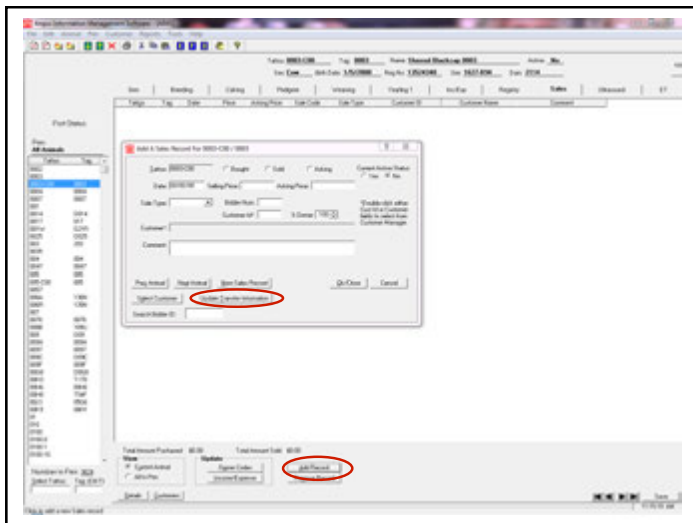

#### Customer Manager

- The Customer Manager portion of AIMS includes over 35 fields to record complete address and phone numbers, spouse and children names, email and web site, herd size and member code, directions to their ranch, plus a lot more.
- It even has six user-defined fields to keep track of things like buyer type, a priority code or whether they should get a newsletter and catalog.
- If Sales Records have been kept in AIMS with a click of a button you can see a button you can see all animals a particular buyer has purchased.
- Reports are available to show which customers purchased which animals as well as mailing labels and a "contact sheet" for quick access to phone and address information.