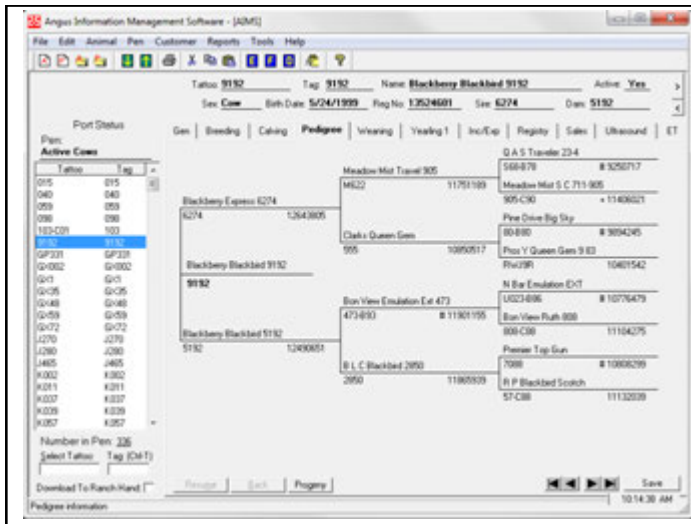

### Features

- Quick access to pedigree, performance and EPD information.
- Access animals by tattoo, tag, registration number, electronic ID, name or sire/dam ID.
- Simplified reporting of performance data, registrations, registrations & transfer OR transfer animals if you store certificates electronically at the Association.
- Extensive data validation to ensure accurate records before submitting to the Association which helps insure next day turn around.
- Display and print projected EPDs based on breeding or calving data.
- Calculate ratios, rankings and adjusted weights.
- Automatically determine most likely sire and calving date along with an area to keep preg check information.

### Features

- Track animal purchase and sale information along with complete customer information.
- Records carcass and ultrasound data.
- Maintain medical and income/expense records.
- Record ET information.
- Spreadsheet style screens improve speed of entering large amounts of data.
- Print worksheets for use in the pasture or barn.
- Over 50 standard reports that are included in the software.
- Custom reports for buyers, sale catalogs, herd evaluation and a variety of management tools.

#### Customer Manager

- The Customer Manager portion of AIMS includes over 35 fields to record complete address and phone numbers, spouse and children names, email and web site, herd size and member code, directions to their ranch, plus a lot more.
- It even has six user-defined fields to keep track of things like buyer type, a priority code or whether they should get a newsletter and catalog.
- If Sales Records have been kept in AIMS with a click of a button you can see a button you can see all animals a particular buyer has purchased.
- Reports are available to show which customers purchased which animals as well as mailing labels and a "contact sheet" for quick access to phone and address information.