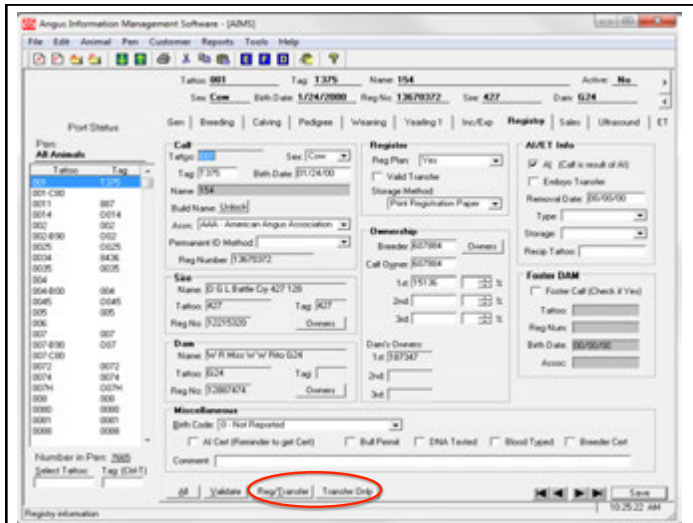

#### Customer Manager

- The Customer Manager portion of AIMS includes over 35 fields to record complete address and phone numbers, spouse and children names, email and web site, herd size and member code, directions to their ranch, plus a lot more.
- It even has six user-defined fields to keep track of things like buyer type, a priority code or whether they should get a newsletter and catalog.
- If Sales Records have been kept in AIMS with a click of a button you can see a button you can see all animals a particular buyer has purchased.
- Reports are available to show which customers purchased which animals as well as mailing labels and a "contact sheet" for quick access to phone and address information.