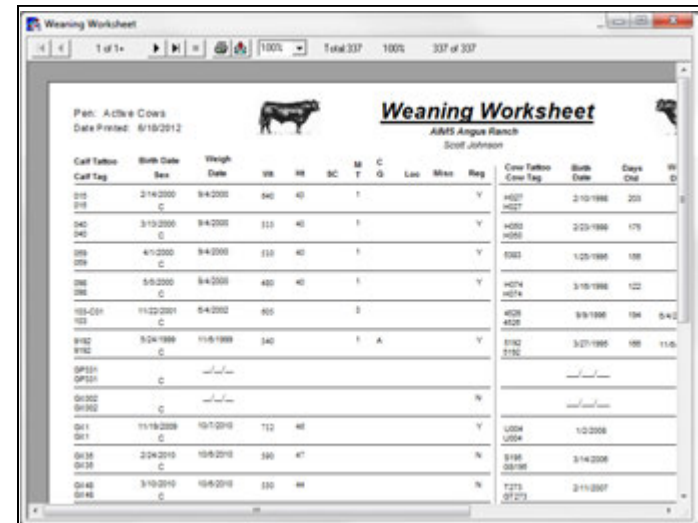

### Features

- Quick access to pedigree, performance and EPD information.
- Access animals by tattoo, tag, registration number, electronic ID, name or sire/dam ID.
- Simplified reporting of performance data, registrations, registrations & transfer OR transfer animals if you store certificates electronically at the Association.
- Extensive data validation to ensure accurate records before submitting to the Association which helps insure next day turn around.
- Display and print projected EPDs based on breeding or calving data.
- Calculate ratios, rankings and adjusted weights.
- Automatically determine most likely sire and calving date along with an area to keep preg check information.

### Features

- Track animal purchase and sale information along with complete customer information.
- Records carcass and ultrasound data.
- Maintain medical and income/expense records.
- Record ET information.
- Spreadsheet style screens improve speed of entering large amounts of data.
- Print worksheets for use in the pasture or barn.
- Over 50 standard reports that are included in the software.
- Custom reports for buyers, sale catalogs, herd evaluation and a variety of management tools.

#### Customer Manager

- The Customer Manager portion of AIMS includes over 35 fields to record complete address and phone numbers, spouse and children names, email and web site, herd size and member code, directions to their ranch, plus a lot more.
- It even has six user-defined fields to keep track of things like buyer type, a priority code or whether they should get a newsletter and catalog.
- If Sales Records have been kept in AIMS with a click of a button you can see a button you can see all animals a particular buyer has purchased.
- Reports are available to show which customers purchased which animals as well as mailing labels and a "contact sheet" for quick access to phone and address information.