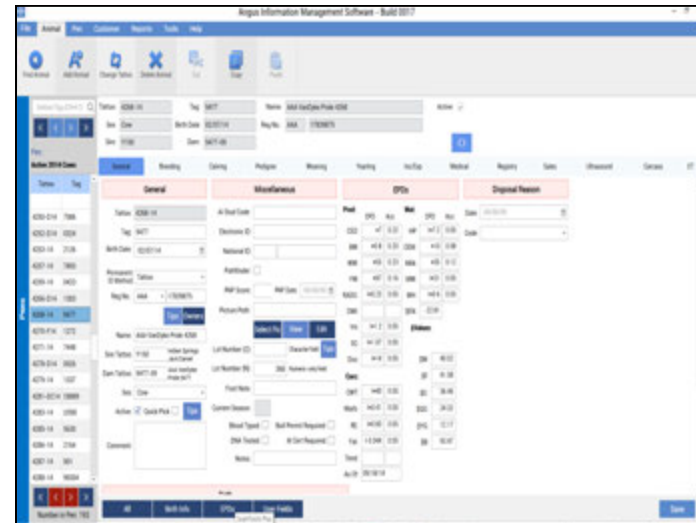

### Features

- Track animal purchase and sale information along with complete customer information.
- Records carcass and ultrasound data.
- Maintain medical and income/expense records.
- Record ET information.
- Spreadsheet style screens improve speed of entering large amounts of data.
- Print worksheets for use in the pasture or barn.
- Over 50 standard reports that are included in the software.
- Custom reports for buyers, sale catalogs, herd evaluation and a variety of management tools.

#### Customer Manager

- The Customer Manager portion of AIMS includes over 35 fields to record complete address and phone numbers, spouse and children names, email and web site, herd size and member code, directions to their ranch, plus a lot more.
- It even has six user-defined fields to keep track of things like buyer type, a priority code or whether they should get a newsletter and catalog.
- If Sales Records have been kept in AIMS with a click of a button you can see a button you can see all animals a particular buyer has purchased.
- Reports are available to show which customers purchased which animals as well as mailing labels and a "contact sheet" for quick access to phone and address information.

## Future of AIMS

We are actually in the process of re-tooling AIMS to give it a more modern look and feel. The retooling process allows us to use the same language we use for our in house software and Angus online which will give us the ability to make AIMS more user friendly with Angus online plus give us the ability to update Crystal Report writer which is used to make the reports and allow for more capabilities with an updated version.