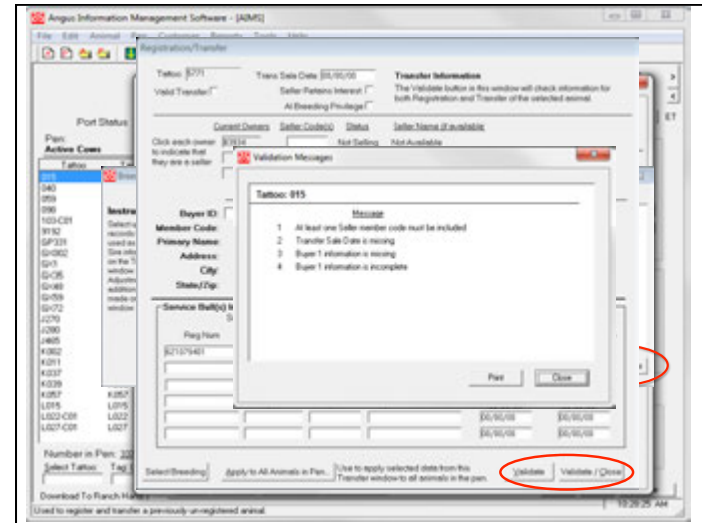

#### Customer Manager

- The Customer Manager portion of AIMS includes over 35 fields to record complete address and phone numbers, spouse and children names, email and web site, herd size and member code, directions to their ranch, plus a lot more.
- It even has six user-defined fields to keep track of things like buyer type, a priority code or whether they should get a newsletter and catalog.
- If Sales Records have been kept in AIMS with a click of a button you can see a button you can see all animals a particular buyer has purchased.
- Reports are available to show which customers purchased which animals as well as mailing labels and a "contact sheet" for quick access to phone and address information.