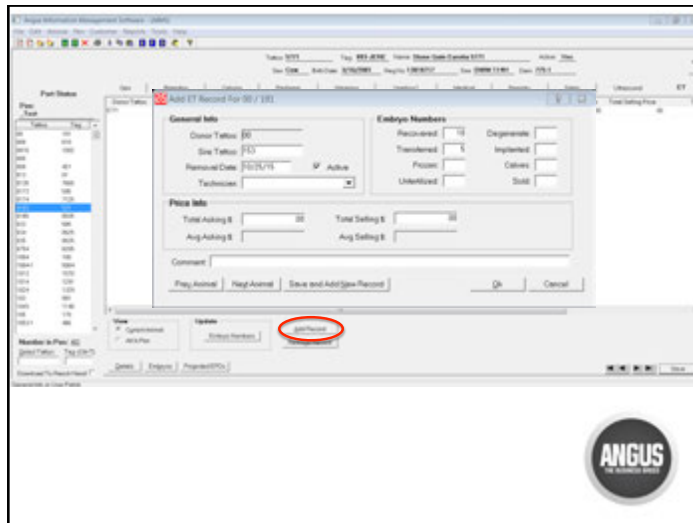

#### Customer Manager

- The Customer Manager portion of AIMS includes over 35 fields to record complete address and phone numbers, spouse and children names, email and web site, herd size and member code, directions to their ranch, plus a lot more.
- It even has six user-defined fields to keep track of things like buyer type, a priority code or whether they should get a newsletter and catalog.
- If Sales Records have been kept in AIMS with a click of a button you can see a button you can see all animals a particular buyer has purchased.
- Reports are available to show which customers purchased which animals as well as mailing labels and a "contact sheet" for quick access to phone and address information.